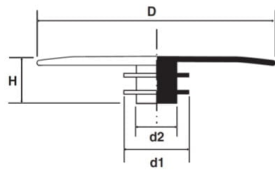

Specification

Material: Polyethylene PE-LD

Type: ohne Faden, Innerhalb

Color: **Gelb**

Minimum order quantity: 1000 pieces

Sizes

Article num..	Dimensions					Minimum order quantity
	Nom.	D (mm)	H (mm)	d1 (mm)	d2 (mm)	
FC02- DN15	1/2"	90	15	10	19	1000
FC02- DN20	3/4"	100	15	14	24	600
FC02- DN25	1"	110	20	19	30	500

Article num..	Dimensions					Minimum order quantity
	Nom.	D (mm)	H (mm)	d1 (mm)	d2 (mm)	
FC02- DN32	1.1/4"	136	20	25	39	500
FC02- DN40	1.1/2"	146	20	30	45	400
FC02- DN50	2"	160	20	40	56	300
FC02- DN65	2.1/2"	180	20	53	72	200
FC02- DN80	3"	196	25	65	85	150
FC02- DN100	4"	216	25	87	109	120
FC02- DN125	5"	246	25	106	134	70
FC02- DN150	6"	280	35	135	161	50
FC02- DN200	8"	336	35	185	210	30
FC02- DN250	10"	390	40	238	262	20
FC02- DN300	12"	450	57	410	-	28
FC02- DN350	14"	465	-	445	340	35
FC02- DN400	16"	586	62	351	410	25

Article num..	Dimensions					Minimum order quantity
	Nom.	D (mm)	H (mm)	d1 (mm)	d2 (mm)	
FC02-DN450	18"	540	-	382	445	25

This document does not constitute technical documentation of the product and is for reference only. Polyamid reserves the right to change the product characteristics without prior notice.